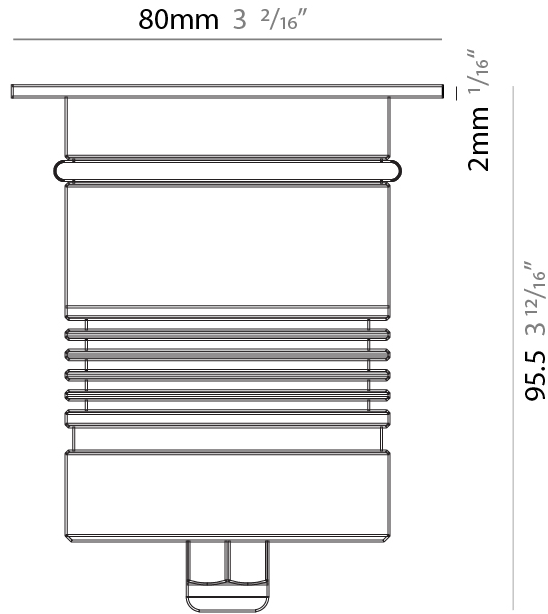

CALIBER 80 Q RECESSED

E12I0029-

base number

1. To build a product code in our configurator select the specify button on the base model # product page
2. To build a manual product code on this datasheet choose from the options listed below in blue font and add the suffix to the base model #

GENERAL

Series: Caliber
Subseries: Caliber 80 Q
Brand: Unonovesette
Division: Exterior
Mounting Type: Recessed
Mounting Location: In-Ground
Subcategory: Drive Over

PHYSICAL

Shape: Square
Diameter (mm): 80
Diameter (in): 3 1/8
Height (mm): 95.5
Height (in): 3 3/4
Light Distribution: Direct
Installation Requirement: Housing box / Fixing springs
Diffuser: Extra clear / Frosted glass 6mm
Fixture Finish: Stainless Steel AISI 316L
Fixture Material: Stainless Steel AISI 316L
Cable Details: 350mm NS20N PCP 2x0.5 mm2

ELECTRICAL

Lamp Type: LED
Total Output Wattage (W): 9
Dimming: DMX
Driver Included: No
Driver Location: Remote
Driver Type: Constant Voltage - Universal
Driver Class: Class 2
Input Voltage (V): 120 - 277
Output Voltage (V): 24

LED

Number of LEDs: 1
Color Temperature (°K): RGBW
Max. Delivered Lumen (lm): 730
CRI: >90 CRI
Lamp Life (hrs): 100000
Special LEDs offerings: RGBW

OPTICAL

Optic°: 35

RATINGS AND CERTIFICATIONS

Certified By: Certified for North American Standards
IP rating: IP68 (not for permanent immersion)
IK Rating: IK08
Marine Grade: Stainless Steel AISI 316L

PROJECT	
TYPE	
SPECIFIER	
QUANTITY	
DATE